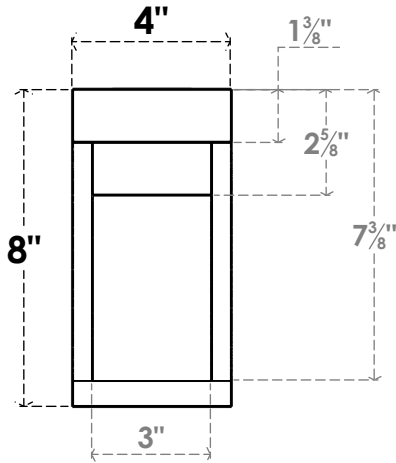

ITEM NUMBER: RFTURO040X08000X32000X008RIV00RCPR

4"W X 8"H X 32"L TIMBERTHANE ROUGH CEDAR RIVERA FAUX WOOD OPEN RAFTER TAIL, 8"L END, PRIMED TAN

FRONT PROFILE

ISOMETRIC

GENERATED DATE : 03/02/2023

EKENA MILLWORK
 2300 WEST MAIN ST.
 CLARKSVILLE, TX 75426
 TOLL FREE: 866-607-0453
 WWW.EKENAMILLWORK.COM

NOTES

1. INSTALLATION TO BE COMPLETED IN ACCORDANCE WITH MANUFACTURER'S SPECIFICATIONS.
2. DRAWING MAY NOT BE TO SCALE
3. THIS DRAWING IS INTENDED FOR DESIGN AND PLANNING PURPOSES ONLY.
4. ALL INFORMATION CONTAINED HEREIN WAS CURRENT AT THE TIME OF DEVELOPMENT BUT MUST BE REVIEWED AND APPROVED BY THE PRODUCT MANUFACTURER TO BE CONSIDERED ACCURATE.
5. TIMBERTHANE ARCHITECTURAL PRODUCTS ARE MADE FROM HIGH DENSITY URETHANE AND COME FACTORY PRIMED