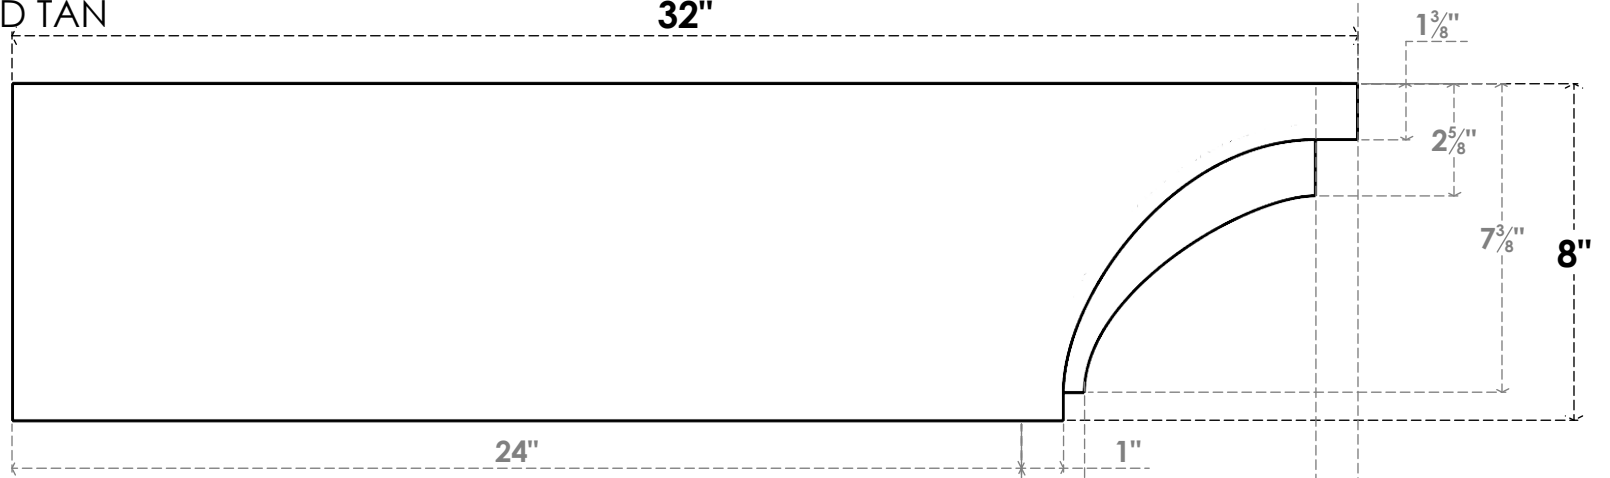

ITEM NUMBER: RFTURO040X08000X32000X008RIV00RCPR

4"W X 8"H X 32"L TIMBERTHANE ROUGH CEDAR RIVERA FAUX WOOD OPEN RAFTER TAIL, 8"L END, PRIMED TAN

FRONT PROFILE

ISOMETRIC

GENERATED DATE : 03/02/2023

EKENA MILLWORK
 2300 WEST MAIN ST.
 CLARKSVILLE, TX 75426
 TOLL FREE: 866-607-0453
 WWW.EKENAMILLWORK.COM

NOTES

1. INSTALLATION TO BE COMPLETED IN ACCORDANCE WITH MANUFACTURER'S SPECIFICATIONS.
2. DRAWING MAY NOT BE TO SCALE
3. THIS DRAWING IS INTENDED FOR DESIGN AND PLANNING PURPOSES ONLY.
4. ALL INFORMATION CONTAINED HEREIN WAS CURRENT AT THE TIME OF DEVELOPMENT BUT MUST BE REVIEWED AND APPROVED BY THE PRODUCT MANUFACTURER TO BE CONSIDERED ACCURATE.
5. TIMBERTHANE ARCHITECTURAL PRODUCTS ARE MADE FROM HIGH DENSITY URETHANE AND COME FACTORY PRIMED