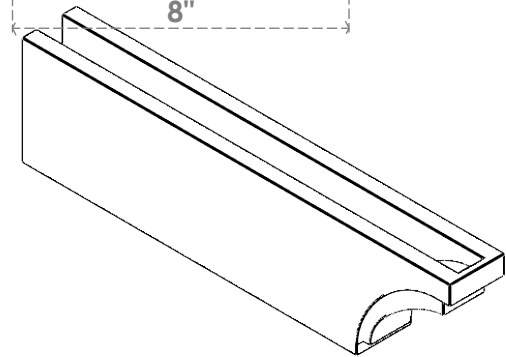

ITEM NUMBER: RFTURO040X08000X32000X008RIV00RCPR

4"W X 8"H X 32"L TIMBERTHANE ROUGH CEDAR RIVERA FAUX WOOD OPEN RAFTER TAIL, 8"L END, PRIMED TAN

FRONT PROFILE

ISOMETRIC

GENERATED DATE : 03/02/2023

EKENA MILLWORK
 2300 WEST MAIN ST.
 CLARKSVILLE, TX 75426
 TOLL FREE: 866-607-0453
 WWW.EKENAMILLWORK.COM

NOTES

1. INSTALLATION TO BE COMPLETED IN ACCORDANCE WITH MANUFACTURER'S SPECIFICATIONS.
2. DRAWING MAY NOT BE TO SCALE
3. THIS DRAWING IS INTENDED FOR DESIGN AND PLANNING PURPOSES ONLY.
4. ALL INFORMATION CONTAINED HEREIN WAS CURRENT AT THE TIME OF DEVELOPMENT BUT MUST BE REVIEWED AND APPROVED BY THE PRODUCT MANUFACTURER TO BE CONSIDERED ACCURATE.
5. TIMBERTHANE ARCHITECTURAL PRODUCTS ARE MADE FROM HIGH DENSITY URETHANE AND COME FACTORY PRIMED